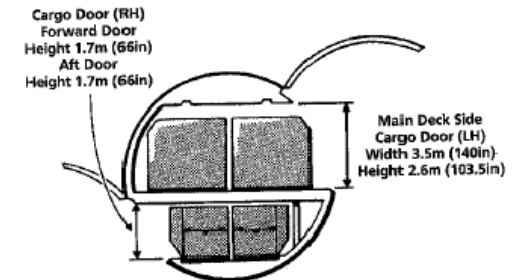

Cross Section Boeing MD-11F